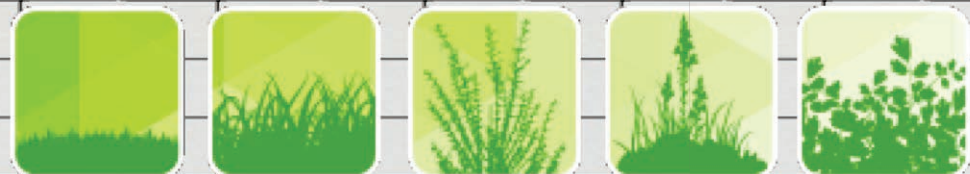

# SPEED BLASTER® Line

*The universal line for all vegetation*

LOW GRASS HIGH GRASS BRAMBLES DRY THICK

**SPEED GROUP**  
INNOVATIVE MONOFILAMENTS

# SPEED BLASTER® Line

*The universal line for all vegetation*

**SPEED BLASTER® Line for heavy duty use for all types of vegetation from grass to thick and dry weeds.**

SPEED BLASTER® Line made of one of Speed Group's most durable proprietary blends resists wear and tear cutting all types of vegetation. The proprietary blend absorbs shock's and reduces eyelet breakage when working against fences, pavements, and stony soil types.